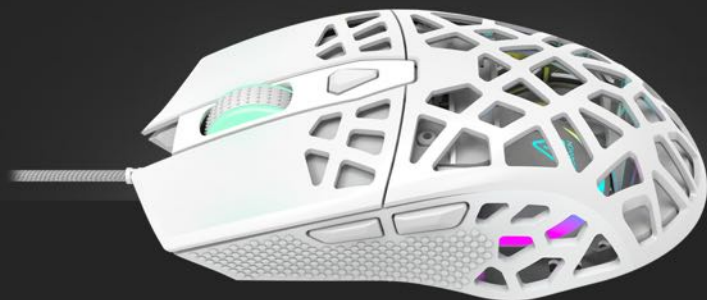

CANYON

GAMING

PUNCHER GM-20

The CND-SGM20 embodies the latest trends in gaming mice and cursor motion technologies. Unique and eye-catching perforations reduce weight and lessen skin sweating, thus making the body feel more comfortable. Teflon feet improve glide, and an ultra-lightweight braided cable reduces mouse braking. The professional optical sensor Pixart 3360 with DPI range from 1000 to 12000 dots, 7 durable programmable buttons, optional software for setting parameters and macros open up extensive customization options for your individual gaming needs. The shape of the mouse is suitable for right hand. RGB lighting with ten effects will enhance your gaming experience. A gadget worth adding to your gaming arsenal!

Macro
functions

6
Programmable
DPI levels

Onboard
memory

FEATURES

- Perforated housing
- Reduced mouse weight to diminish arm muscle fatigue
- Mouse weight 65 grams
- Maximum acceleration 50G
- Professional sensor Pixart 3360
- Teflon feet
- DPI range from 1000 to 12000 dots
- 7 programmable buttons
- RGB backlight
- 10 lighting effects
- Lightweight USB cable 1.65m braided with ferrite ring
- Response frequency 125/250/500/1000 Hz
- Additional software for settings setup
- Macros assignment

CND-SGM20B | 5291485007386

CND-SGM20W | 5291485007393

 **CANYON**

GAMING

PUNCHER

**OPTIMIZED RESPONSIVENESS
LIGHTWEIGHT BRAIDED
FERRITE RING CABLE**

Ultra-lightweight braided cable eliminates obstacles to movement caused by mouse cord weight or pulling. Also, the absence of unnecessary loads makes dynamic and prolonged gaming sessions less tiring for the arm muscles. A ferrite ring suppresses electrical noise and helps to achieve maximum accuracy and uninterrupted signal.

**TEFLON FEET
PERFECT SLIDING
ON THE SURFACE**

Teflon is a synthetic polymer capable of gliding flawlessly on any surface with minimal friction. Because the mouse legs are 100% made of Teflon, the mouse moves across the table or mat just like skates on fresh ice.