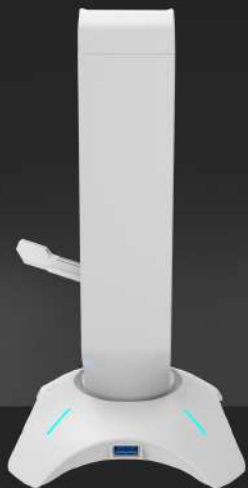

## 3 IN 1 HEADSET STAND, MOUSE BUNGEE & USB HUB WH200

The gaming mouse bungee is an important addition that keeps the cord from tangling and the rest of the items on the table from being accidentally dropped. Besides helping organize the play space, bungee enhances gaming performance by reducing mouse movement resistance, which improves reaction speed. This bungee model embodies maximum functionality, as it is equipped with a two-port USB hub, and its shape is adapted for convenient storage of a gaming headset. Embedded weights and anti-slip feet keep the gadget in place. Stylish RGB LED lighting brings the atmosphere to late gaming sessions. The perfect solution for small gaming spaces and for those who like to keep their table organized!

## FEATURES

- Prevention of cord tangling
- Headset stand
- 2-port USB 2.0 hub
- 7 colors RGB backlight with control button
- Flexible silicone arm
- Internal weight to stabilize cable tension
- Anti-slip rubber feet