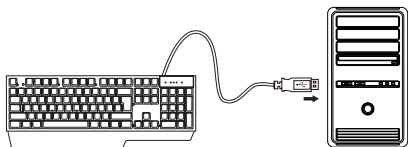

Have a good time with our product!

Package contents

Connection

Mechanical structure

Wrist rest pad

Multimedia functions

	Backlight brightness adjustment (Bright, brighter, breathing)		
	Backlight color conversion adjustment (In the case of multi-color backlight)		
	Function swaps (The default for normal function)		
	Mode 1	Response speed: about 21 character/sec, time delay: 800ms	
	Mode 2	Response speed: about 30 character/sec, time delay: 600ms	
	Mode 3	Response speed: about 62 character/sec, time delay: 400ms	
	Mute		Open the home page
	Player		Open the mail
	Play/Pause		Key Lock
	Volume -		Win Lock
	Volume +		