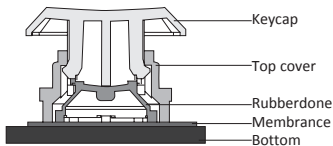

Have a good time with our product!

Package contents

Connection

Mechanical structure

Wrist rest pad

Multimedia functions

	Backlight brightness adjustment (Bright, brighter, breathing)		
	Backlight color conversion adjustment (In the case of multi-color backlight)		
	Function swaps (The default for normal function)		
	Mode 1	Response speed: about 21 character/sec, time delay: 800ms	
	Mode 2	Response speed: about 30 character/sec, time delay: 600ms	
	Mode 3	Response speed: about 62 character/sec, time delay: 400ms	
	Mute		Open the home page
	Player		Open the mail
	Play/Pause		Key Lock
	Volume -		Win Lock
	Volume +		