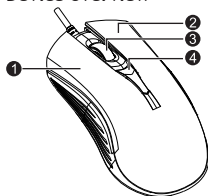

-  x1 500dpi
-  x2 1000dpi
-  x3 1500dpi
-  x4 2000dpi
-  x5 3500dpi

Compatibility

Windows
Compatible

MAC OS
Compatible

Physical characteristics

Device overview

- | | |
|-----------------|--------------------------|
| 1. Left button | 3. Middle button & Wheel |
| 2. Right button | 4. DPI switch |