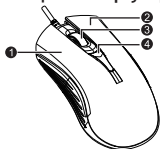

Уважаемый покупатель!

Поздравляем Вас с покупкой продукта премиум качества CANYON. Мы рады представить вам наши игровые аксессуары, которые являются комбинацией новых технологий и свежего дизайна. Наше собственное дизайн-бюро воплощает в жизнь новейшие тенденции в области моды и дизайна, в то время как наша скрупулезная система контроля качества обеспечивает долгий срок службы продуктов CANYON. Для того чтобы воспользоваться всеми преимуществами данного продукта, мы рекомендуем вам прочесть эту инструкцию полностью. Насладитесь игрой вместе с нашим продуктом!

RU

Общий обзор устройства

1. левая кнопка
2. правая кнопка
3. Средняя кнопка и колесо прокрутки
4. Переключатель DPI

Технические характеристики

- Максимальная скорость движения: 60 IPS
- Максимальное ускорение: 20 g
- Частота опроса: 125/500/1000 Hz
- Частота снимков в секунду: 6666 FPS
- Разрешение: 500/1000/1500/2000/3500 DPI, выбирается
- Мерцающий LED: синий цвет
- Рабочая температура: -5 ° C - +40 ° C
- Допустимая влажность: 20% - 90%

Поддержка

- » Во избежание конфликта, удалите другие драйвера для мышек перед установкой драйвера данной мышки.
- » Не разбирайте устройство, не подвергайте его воздействию жидкости, влажности или температуры выше указанного диапазона.
- » Если ваш продукт перегрелся, отключите устройство и подождите, пока его температура не вернется в нормальный рабочий диапазон.
- » Данный продукт ограничен 24 месяцами гарантии.
- » Для получения дополнительной информации об эксплуатации и гарантии, пожалуйста, обратитесь к www.canyon.eu/support.