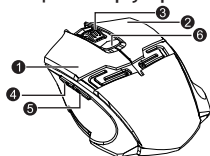

Уважаемый покупатель!

Поздравляем Вас с покупкой продукта премиум качества CANYON. Мы рады представить вам наши игровые аксессуары, которые являются комбинацией новых технологий и свежего дизайна. Наше собственное дизайн-бюро воплощает в жизнь новейшие тенденции в области моды и дизайна, в то время как наша скрупулезная система контроля качества обеспечивает долгий срок службы продуктов CANYON. Для того чтобы воспользоваться всеми преимуществами данного продукта, мы рекомендуем вам прочесть эту инструкцию полностью. Насладитесь игрой вместе с нашим продуктом!

RU

Общий обзор устройства

1. левая кнопка
2. правая кнопка
3. Средняя кнопка и колесо прокрутки
4. вперед
5. назад
6. Переключатель DPI

Технические характеристики

- Максимальная скорость движения: 60 IPS
- Максимальное ускорение: 30 g
- Частота опроса: 125/500/1000 Hz
- Частота снимков в секунду: 3600 FPS
- Разрешение: 400/800/1600/3200 DPI, выбирается
- Мерцающий LED: синий цвет
- Рабочая температура: -5 ° C - +40 ° C
- Допустимая влажность: 20% - 90%

Поддержка

- » Во избежание конфликта, удалите другие драйвера для мышек перед установкой драйвера данной мышки.
- » Не разбирайте устройство, не подвергайте его воздействию жидкости, влажности или температуры выше указанного диапазона.
- » Если ваш продукт перегрелся, отключите устройство и подождите, пока его температура не вернется в нормальный рабочий диапазон.
- » Данный продукт ограничен 24 месяцами гарантии.
- » Для получения дополнительной информации об эксплуатации и гарантии, пожалуйста, обратитесь к www.canyon.eu/support.