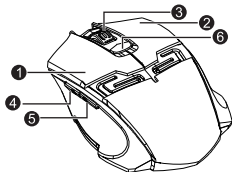

	400dpi
	800dpi
	1600dpi
	3200dpi

Compatibility

Windows
Compatible

MAC OS
Compatible

Physical characteristics

Device overview

- | | |
|--------------------------|---------------|
| 1. Left button | 4. Forward |
| 2. Right button | 5. Backward |
| 3. Middle button & Wheel | 6. DPI switch |